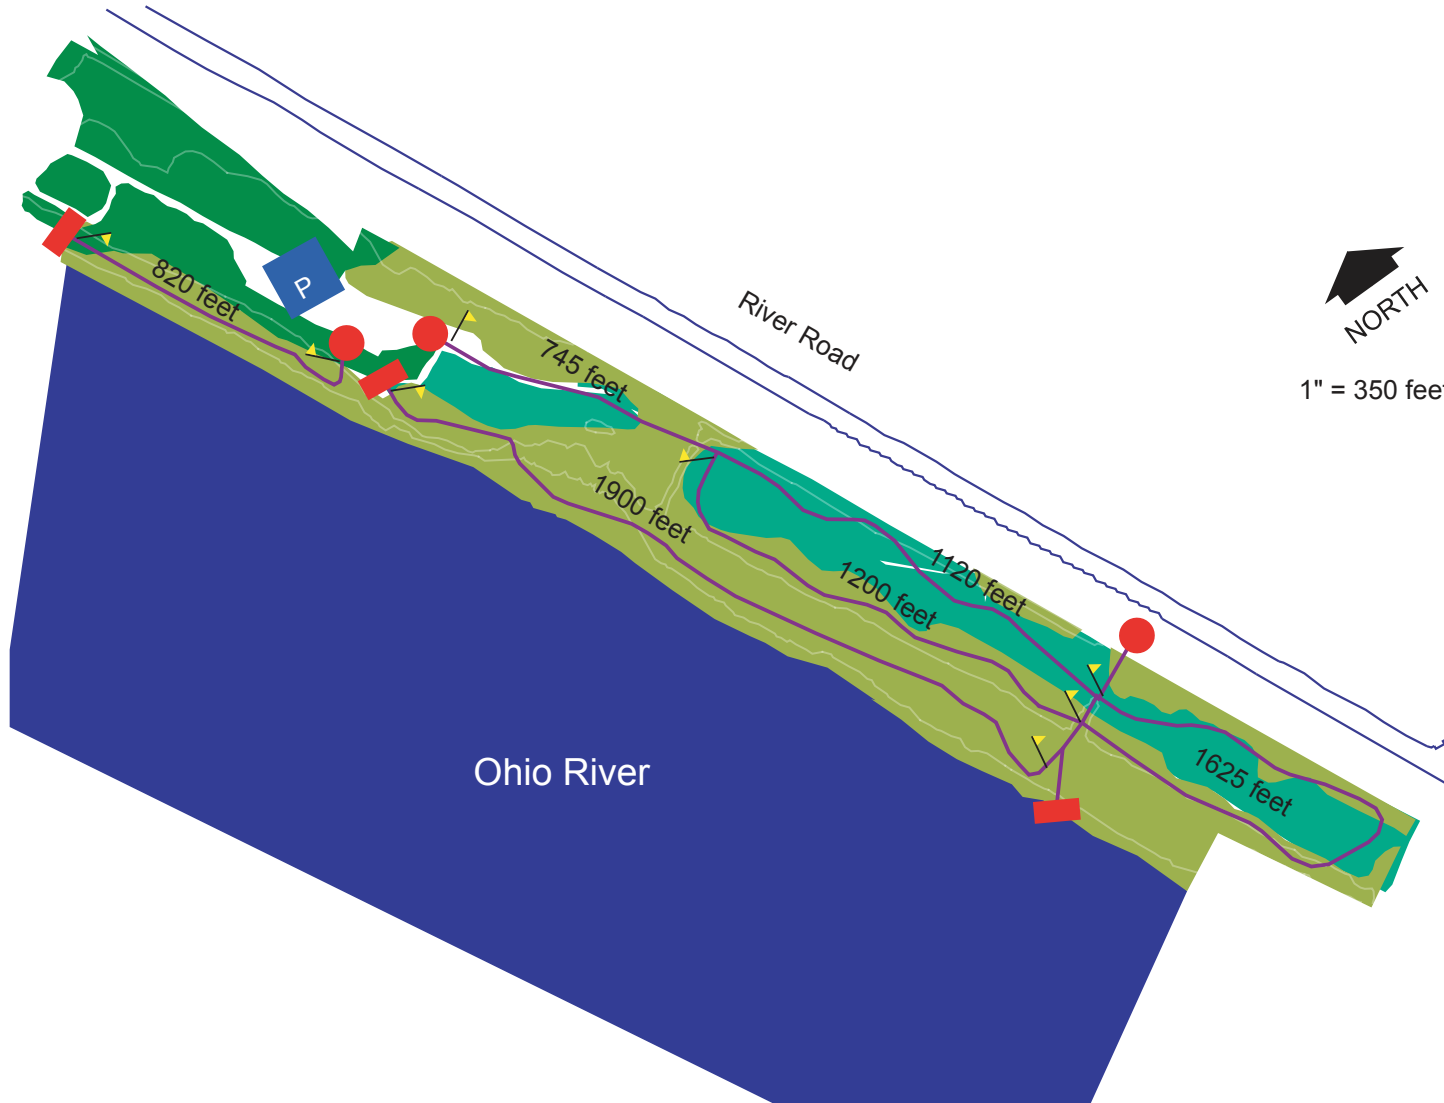

# Trail Map - Fernbank Park

## Legend

	forest
	lawn
	prairie
	street
	trail
	trail head
	trail end
	steps
	bridge
	stone walk
	board walk
	shelter
	playground
	restrooms
	parking lot
	view/overlook